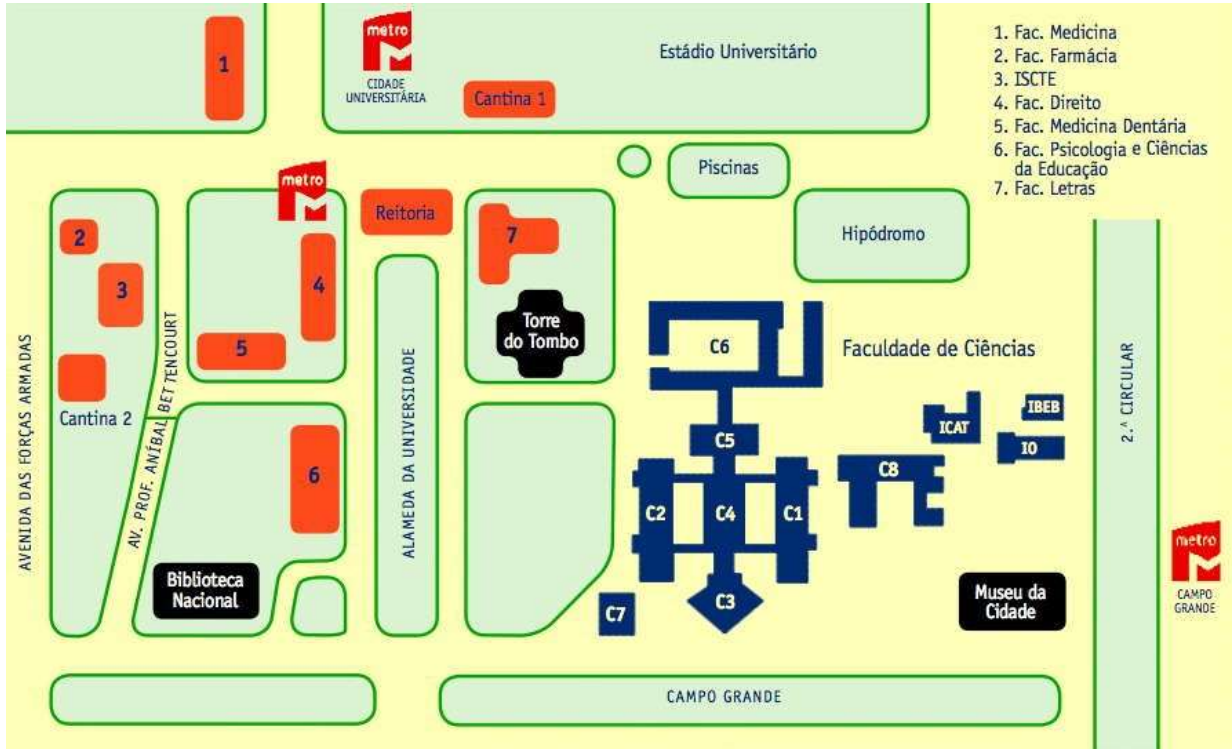

Location of Faculdade de Ciências da Universidade de Lisboa relative to the metro stations of *Campo Grande* and *Cidade Universitária*.

A particular of the picture above. The Departamento de Matemática is located in the C6 building. The blue arrow indicates a suitable entrance.